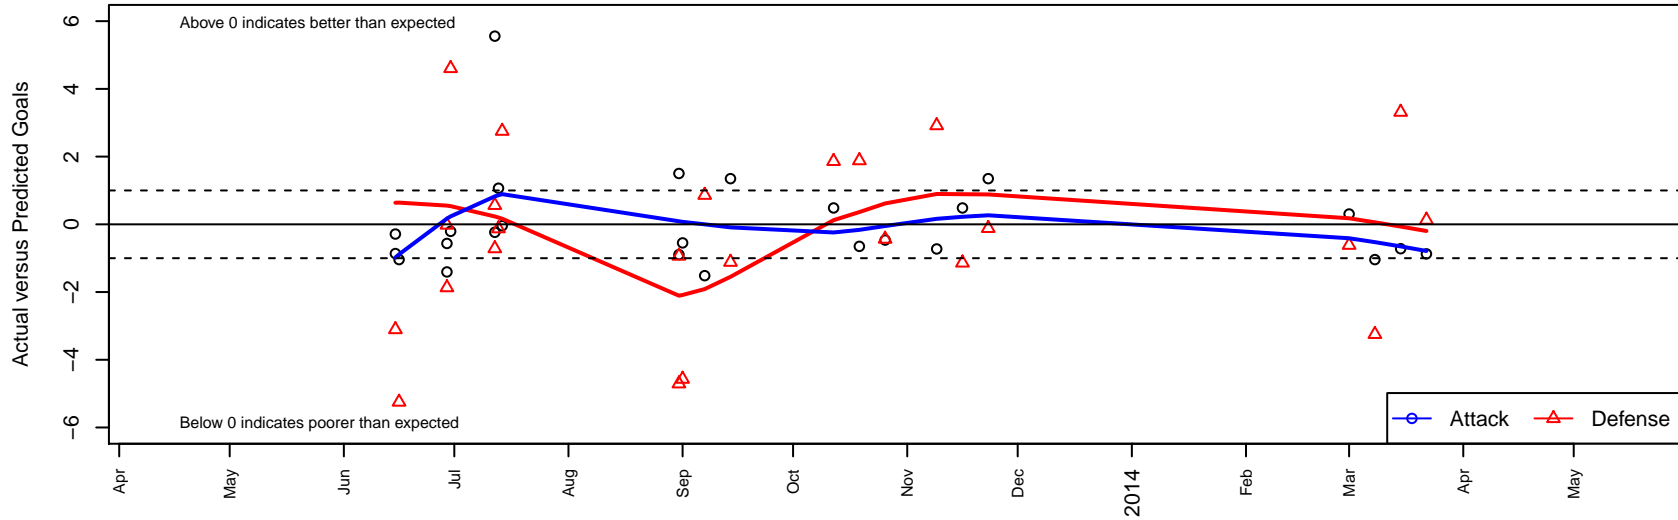

Kent United Black B02

Kent United
 Kent, WA
 B02 total strength=108
 attack=0.12 defense=0.07
 fall league = DIII B11D1, NPSL Spr B11D1
 alt names used:
 Kent United Black
 KYSA KENT UNITED B02 BLACK (WA)
 Kent United B02 Black
 Kent United, Black

Venues played:
 Starfire Spring Classic BU11
 RVS Classic BU11
 Kent Cornucopia Cup BU11 Silver U11
 Puyallup Valley Kick-off Div 1 U11
 DIII B11D1
 NPSL Spr B11D1

Kent United Black B02
 Dots are actual minus expected GF (blue circles) and GA (red triangles).
 Blue line is smoothed change in attack strength. Red is smoothed change in defense strength.